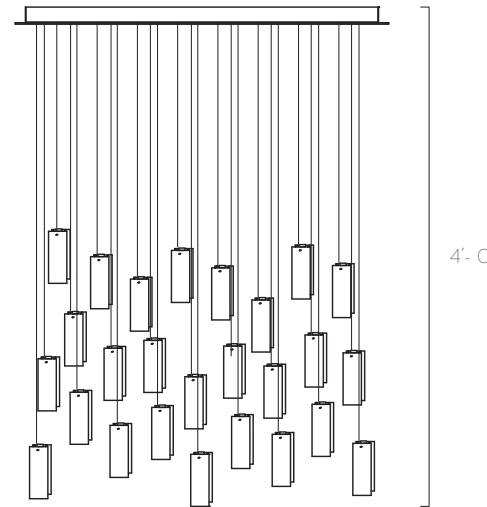

AUTUMN LEAVES MINI DROPS

25 PENDANTS RECTANGULAR CHANDELIER

DESCRIPTION

The 25 Autumn Leaves Mini Drop pendants are crafted with 4 hand made glass penals powered by a dimmable LED bulb. Staggered down from a rectangular ceiling base. Great contemporary lighting for residential and commercial spaces - staircase, dining table, entrance hall, coffee table, bed side, reception or lobby.

TECHINCAL SPECIFICATIONS

Designed by
AM Studio Team

Category
Pendant Chandelier

Canopy Finish
Powder coated metal in Flat White/ Sparkle Silver

Canopy Size
36"L x 12"W x 1.5"H

Pendant Colour
Red with Clear (8x units), Amber with Clear (9x units),
Green with Clear (8x units)

Pendant Size
2"W x 1"D x 5"H

Total Drop
4'H + 2' extra wire for adjustment

Bulb
Dimmable G4 LED - 12V - 2W

Recommended Dimming Switch
Lutron CTCL-153PD
Lutron Pro

Transformer:
Magnitude E6OR12DC - 60W 12VDC - Dimmable - Class 2
LED Driver
Input: 120V
Output: 12V