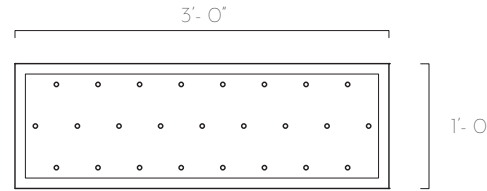

AUTUMN LEAVES MINI DROPS

25 PENDANTS RECTANGULAR CHANDELIER

DESCRIPTION

The 25 Autumn Leaves Mini Drop pendants are crafted with 4 hand made glass penals powered by a dimmable LED bulb. Staggered down from a rectangular ceiling base. Great contemporary lighting for residential and commercial spaces - staircase, dining table, entrance hall, coffee table, bed side, reception or lobby.

TECHINCAL SPECIFICATIONS

Designed by
AM Studio Team

Category
Pendant Chandelier

Canopy Finish
Powder coated metal in Flat White/ Sparkle Silver

Canopy Size
36"L x 12"W x 1.5"H

Pendant Colour
Red with Clear (8x units), Amber with Clear (9x units),
Green with Clear (8x units)

Pendant Size
2"W x 1"D x 5"H

Total Drop
4'H + 2' extra wire for adjustment

Bulb
Dimmable G4 LED - 12V - 2W

Recommended Dimming Switch
Lutron CTCL-153PD
Lutron Pro

Transformer:
Magnitude E6OR12DC - 60W 12VDC - Dimmable - Class 2
LED Driver
Input: 120V
Output: 12V